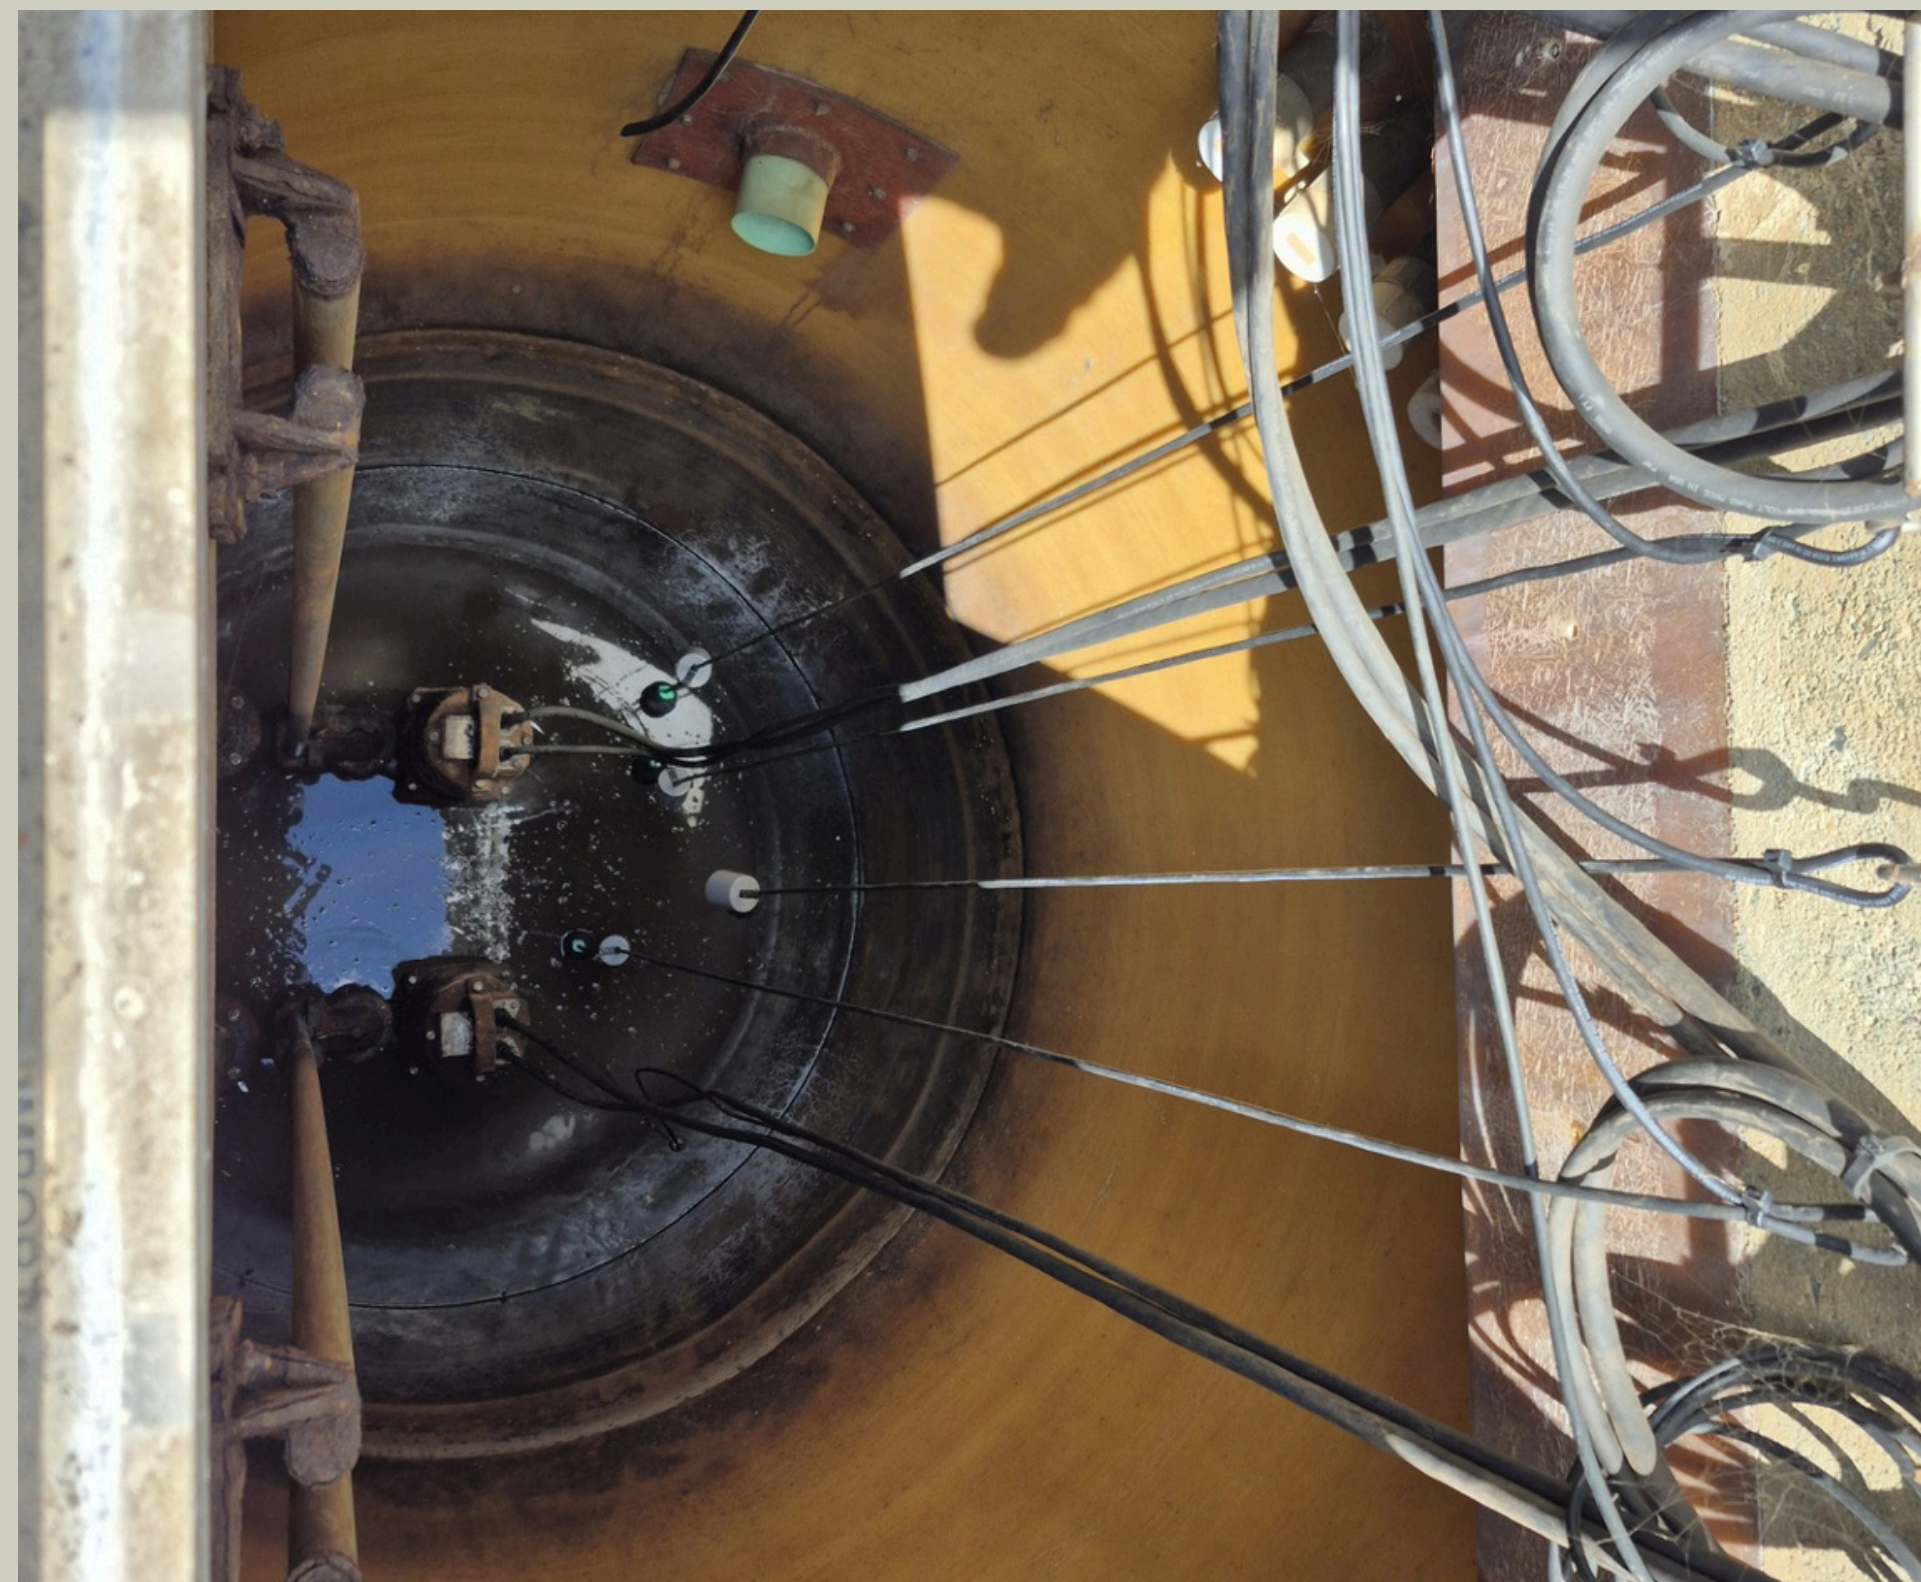

April 2026 Operations Department Report

**1-inch Service Line
Repair - Canyon View -
Ebbetts Pass**

**1-inch Service Line
Repair - Canyon View -
Ebbetts Pass**

**Service Line Locates - Bare Lots
- Ebbetts Pass**

Grading & Clean up of Cross-Country 6- inch Main Repair - Ebbetts Pass

**Eliminating an old blow-off -
Little John Rd. Copperopolis**

**Potholing for the SAF Unit
Install - Copper Cove Reclaim**

Leak Investigation - Copper Cove

Filter Rehab Progress - Copper Cove WTP

Plant Cleanup - Copper Cove WTP

Lift Station 11 in backup - found floats failed - Poker Flat

Fabricated a connector to connect to a new Raw Water Pump for the Lake Tulloch RWPS - Copper Cove