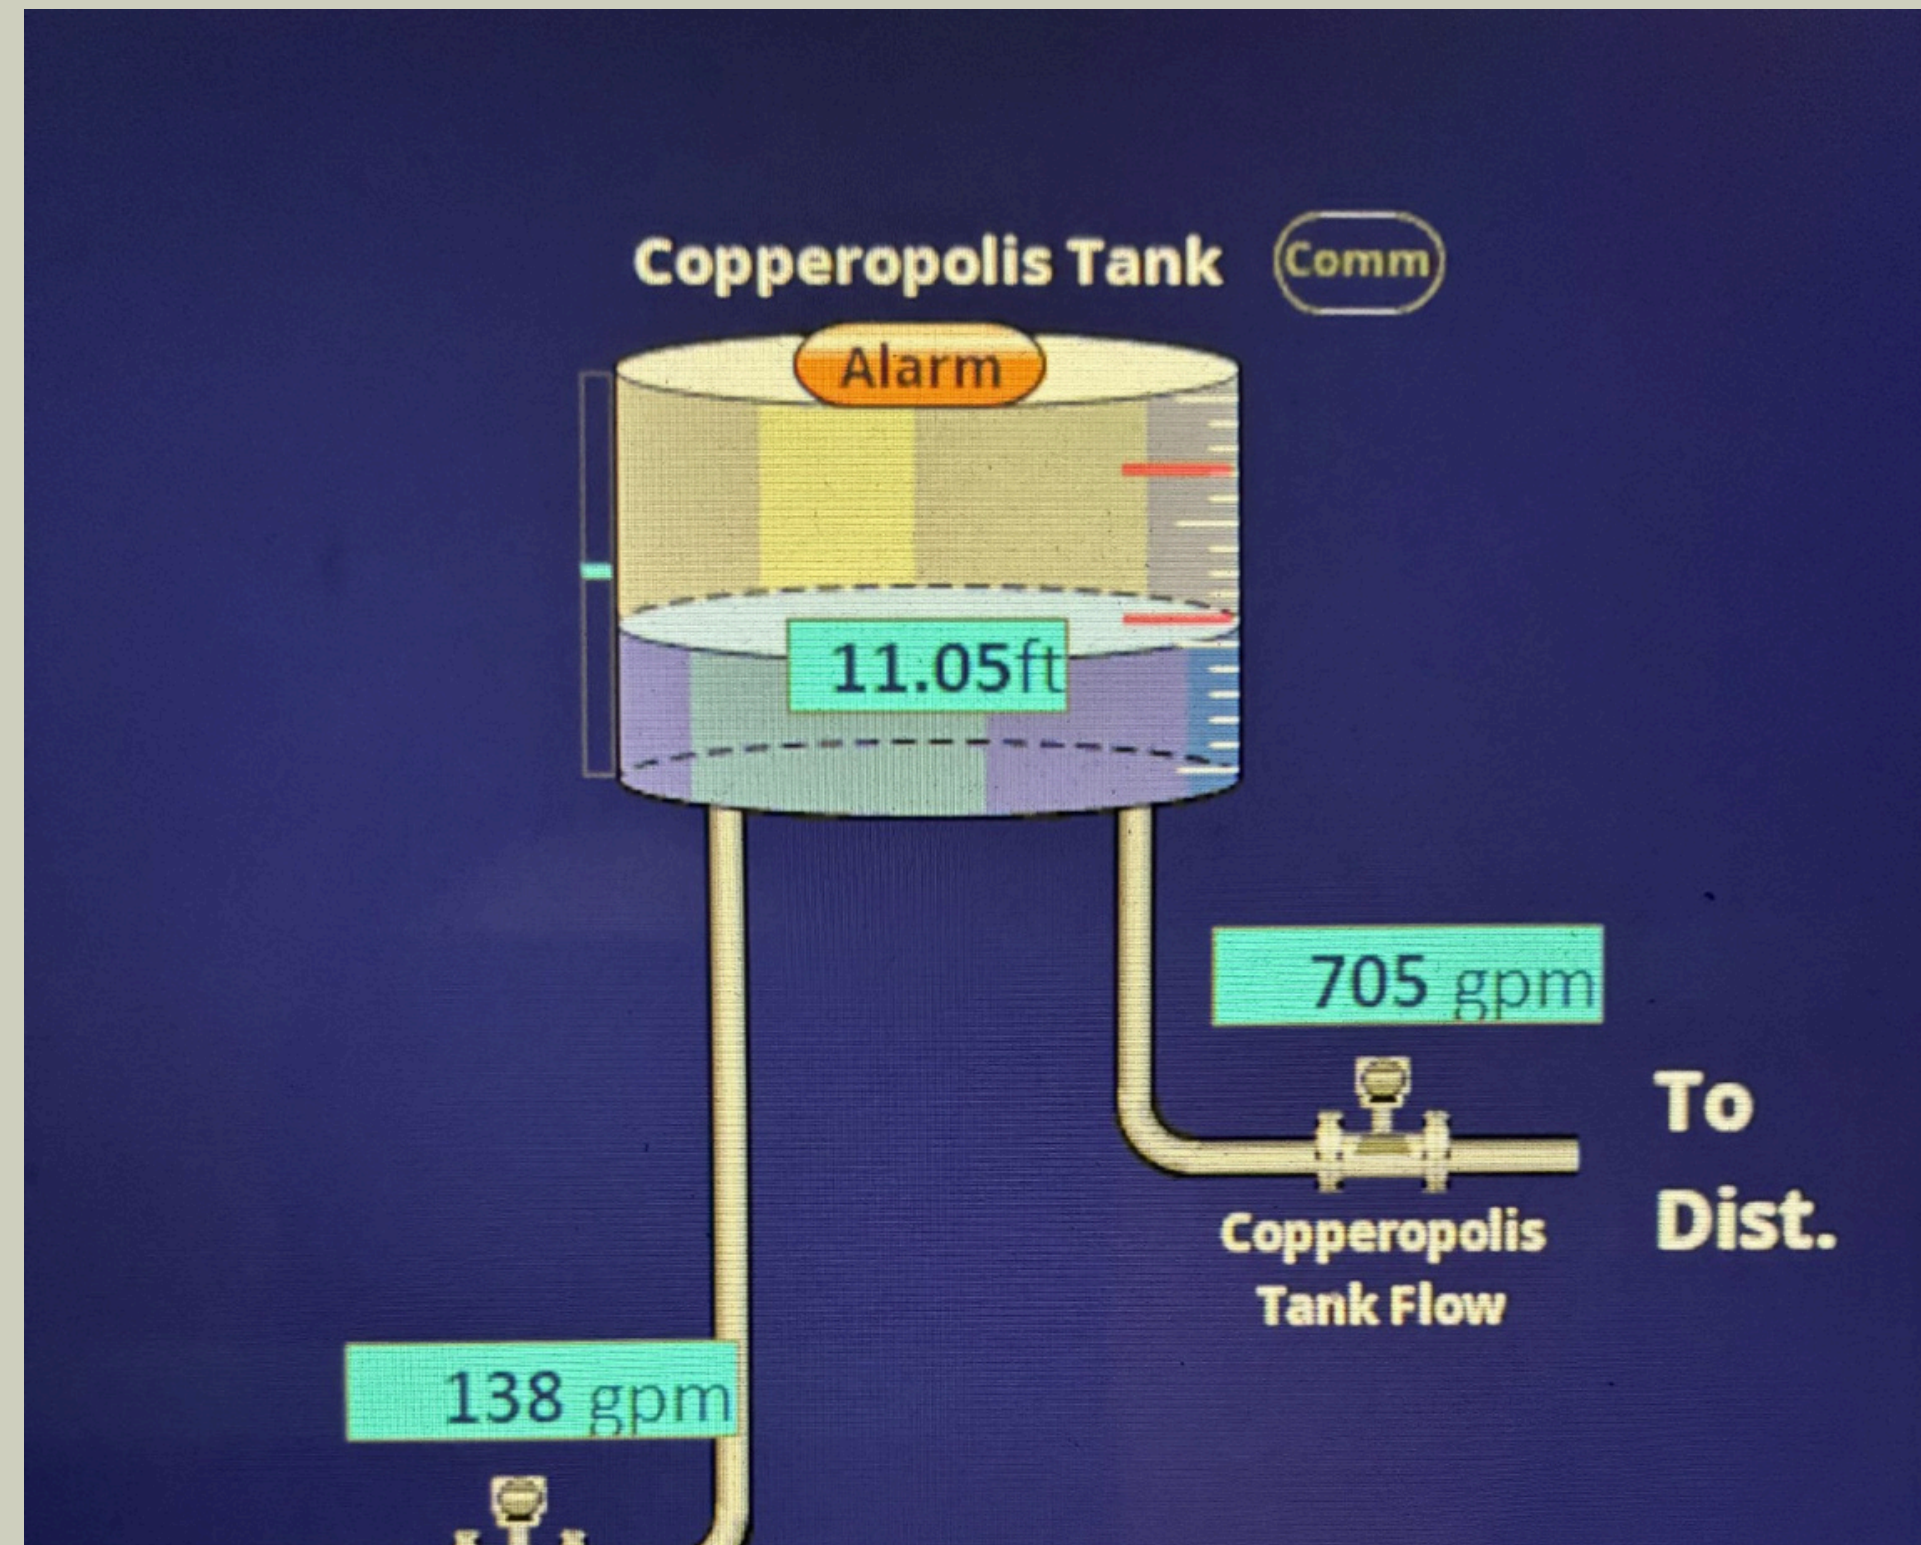

Grading & Clean up of Cross-Country 6- inch Main Repair - Ebbetts Pass

**Eliminating an old blow-off -
Little John Rd. Copperopolis**

**Potholing for the SAF Unit
Install - Copper Cove Reclaim**

Leak Investigation - Copper Cove