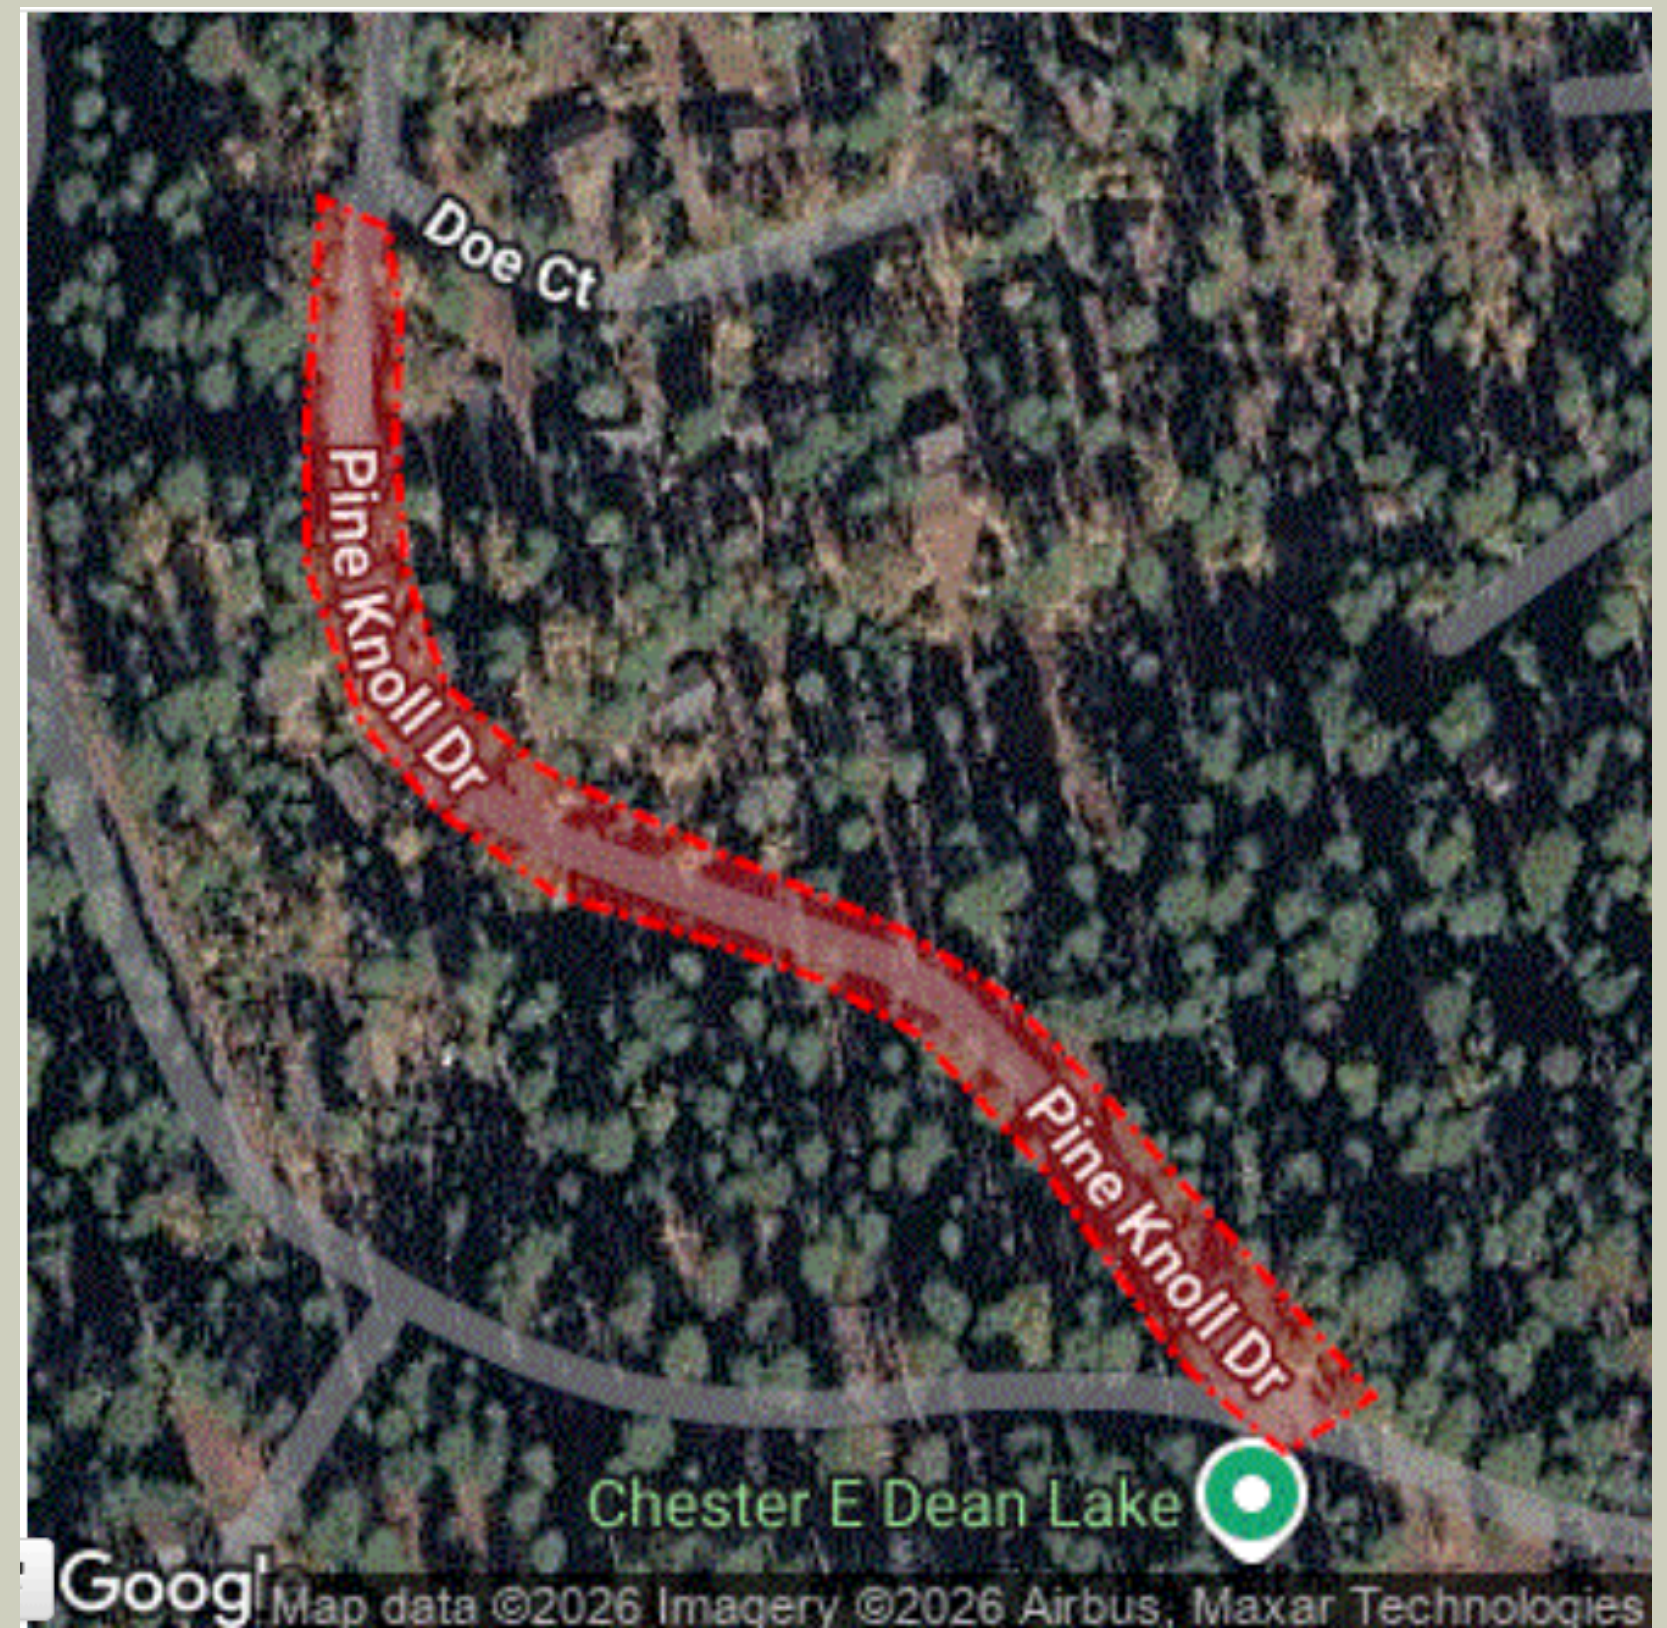

April 2026 Operations Department Report

**1-inch Service Line
Repair - Canyon View -
Ebbetts Pass**

**1-inch Service Line
Repair - Canyon View -
Ebbetts Pass**

**Service Line Locates - Bare Lots
- Ebbetts Pass**

**Service Line Locates - Bare Lots
- Ebbett's Pass**

**Hydrant Meter Deployment -
Ebbetts Pass**

USAs, Locating & Marking - Ebbetts Pass

USAs, Locating & Marking - Ebbetts Pass

**USAs, Locating & Marking -
Ebbetts Pass**

Wheels of Wonder - Ebbetts Pass

Wheels of Wonder - Ebbetts Pass

Wheels of Wonder - Ebbetts Pass

Navajo & Apache - New tee, inline valve, hydrant, & site work - Ebbetts Pass

**Foster Court - Reset 3 G-5's & Repaired
Broken G-5 Lakewood - Ebbett's Pass**

Grading & Clean up of Cross-Country 6- inch Main Repair - Ebbetts Pass

**Eliminating an old blow-off -
Little John Rd. Copperopolis**

**Potholing for the SAF Unit
Install - Copper Cove Reclaim**

Leak Investigation - Copper Cove