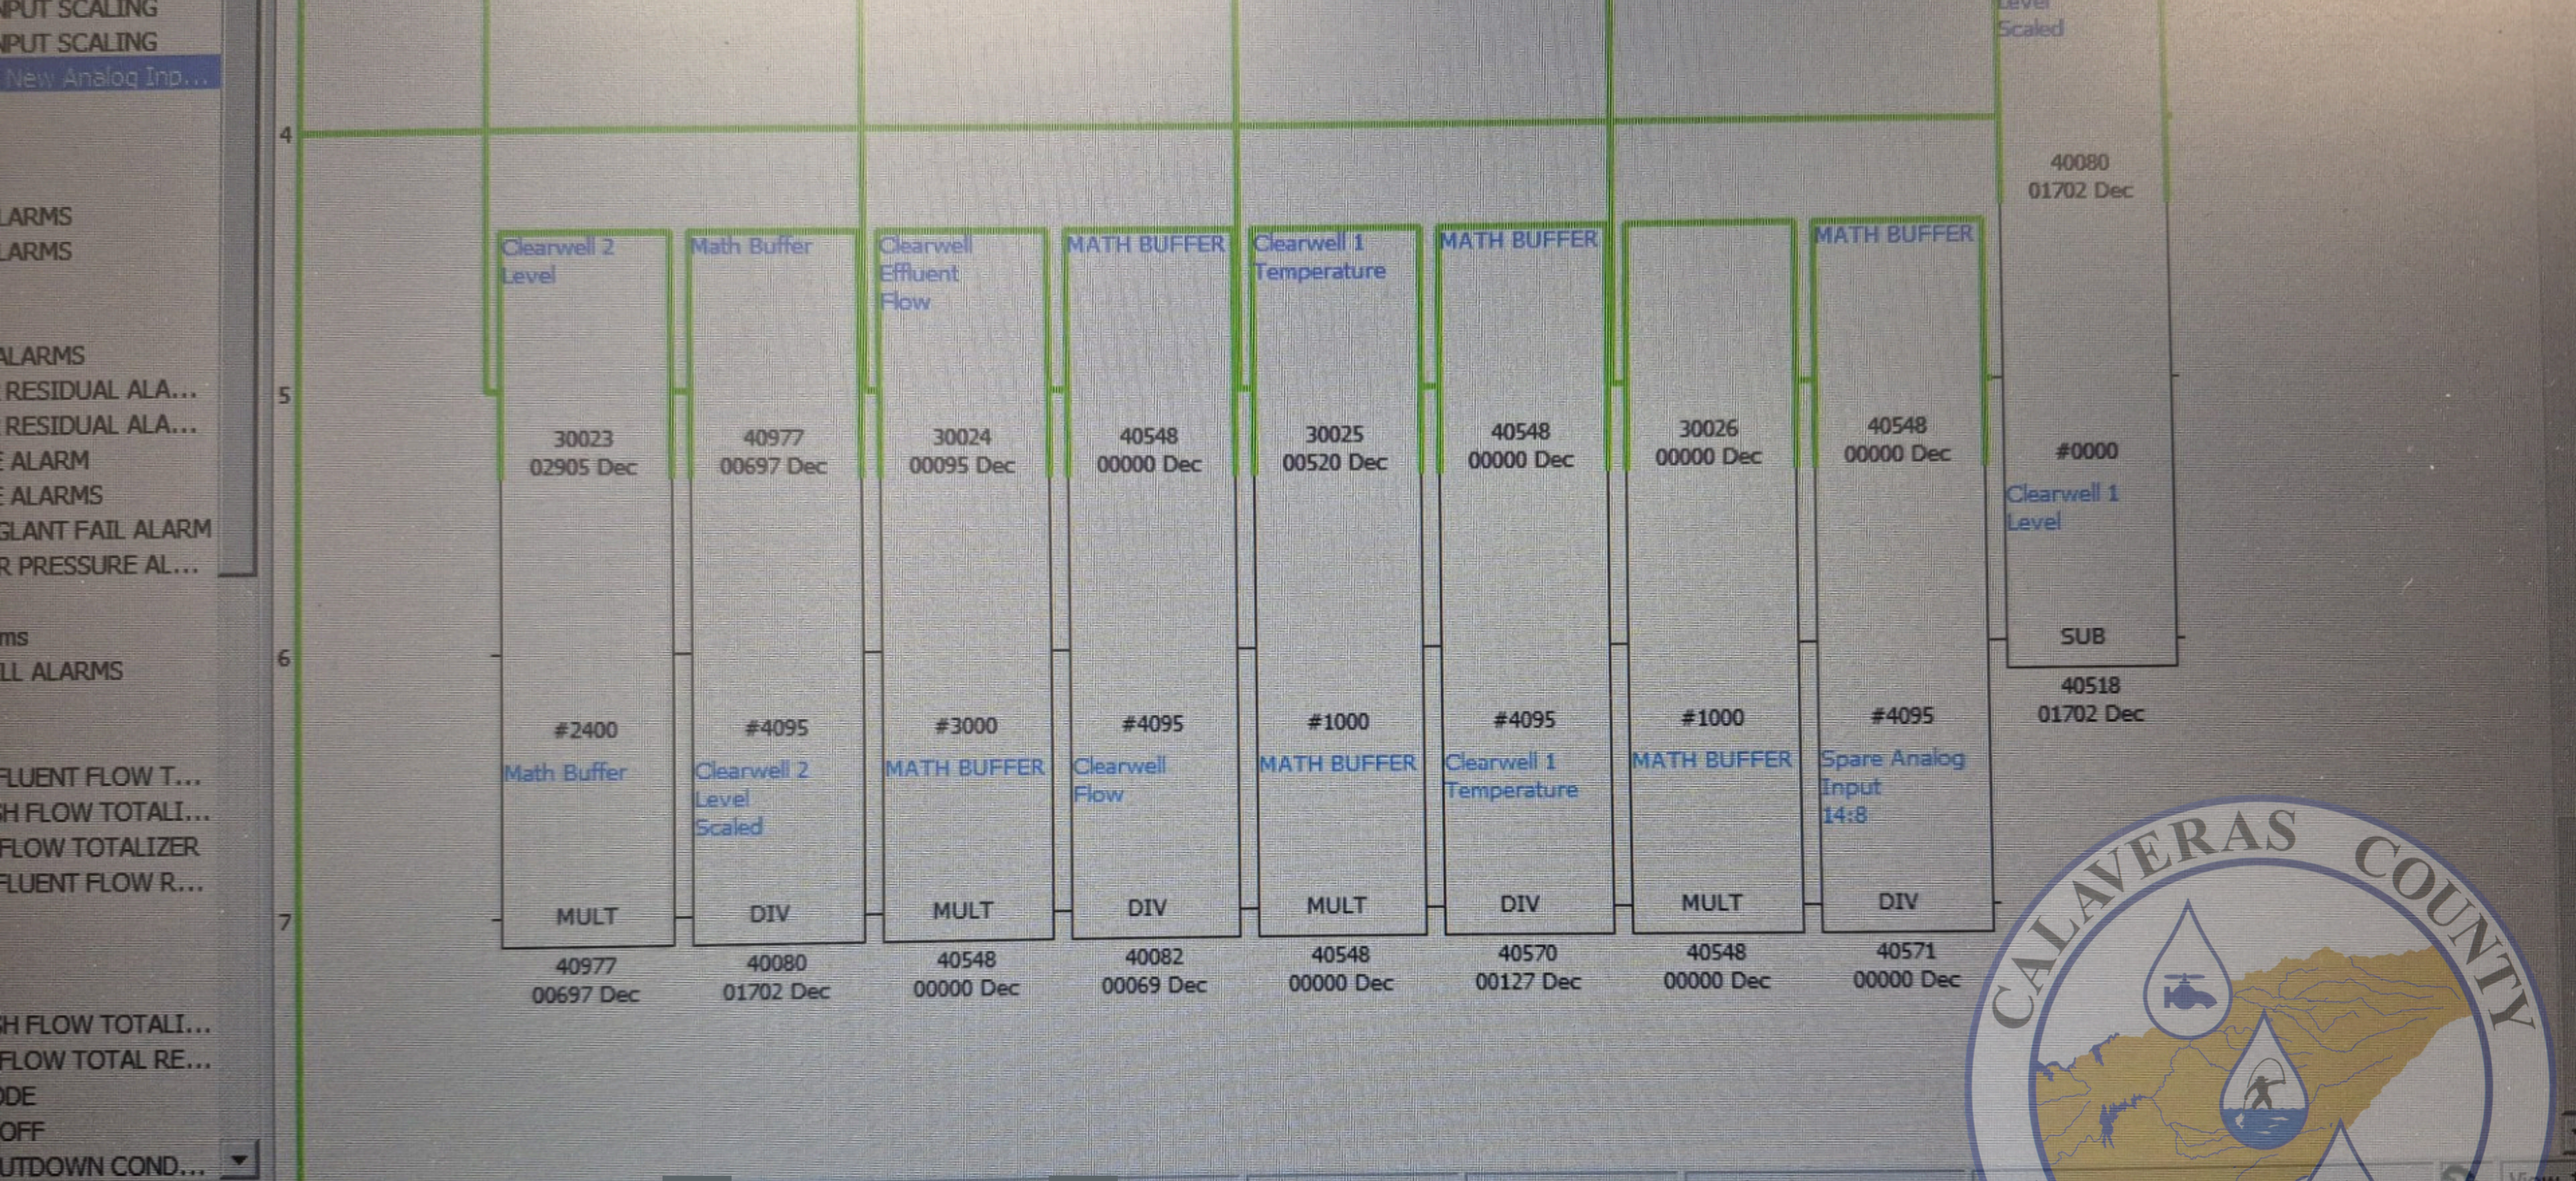

Filter Rehab Progress - Copper Cove WTP

Plant Cleanup - Copper Cove WTP

Lift Station 11 in backup - found floats failed - Poker Flat

Fabricated a connector to connect to a new Raw Water Pump for the Lake Tulloch RWPS - Copper Cove

**Replaced a failed float at LS 4 -
Copper Cove**

Troubleshoot and Re-established aerator ops - Southworth

**Troubleshoot and repaired
Clearwell level issues - West
Point WTP**

**Main Break and Boil Water
Advisory - Wilseyville**

Service Line installations on 12-inch main - Dunn Rd- Jenny Lind

**Backwash basin cleanup - Jenny
Lind WTP**

Thank You

Area	Message
Switch to O...	Failed to login to PLC
Logic Editor	Search Complete.