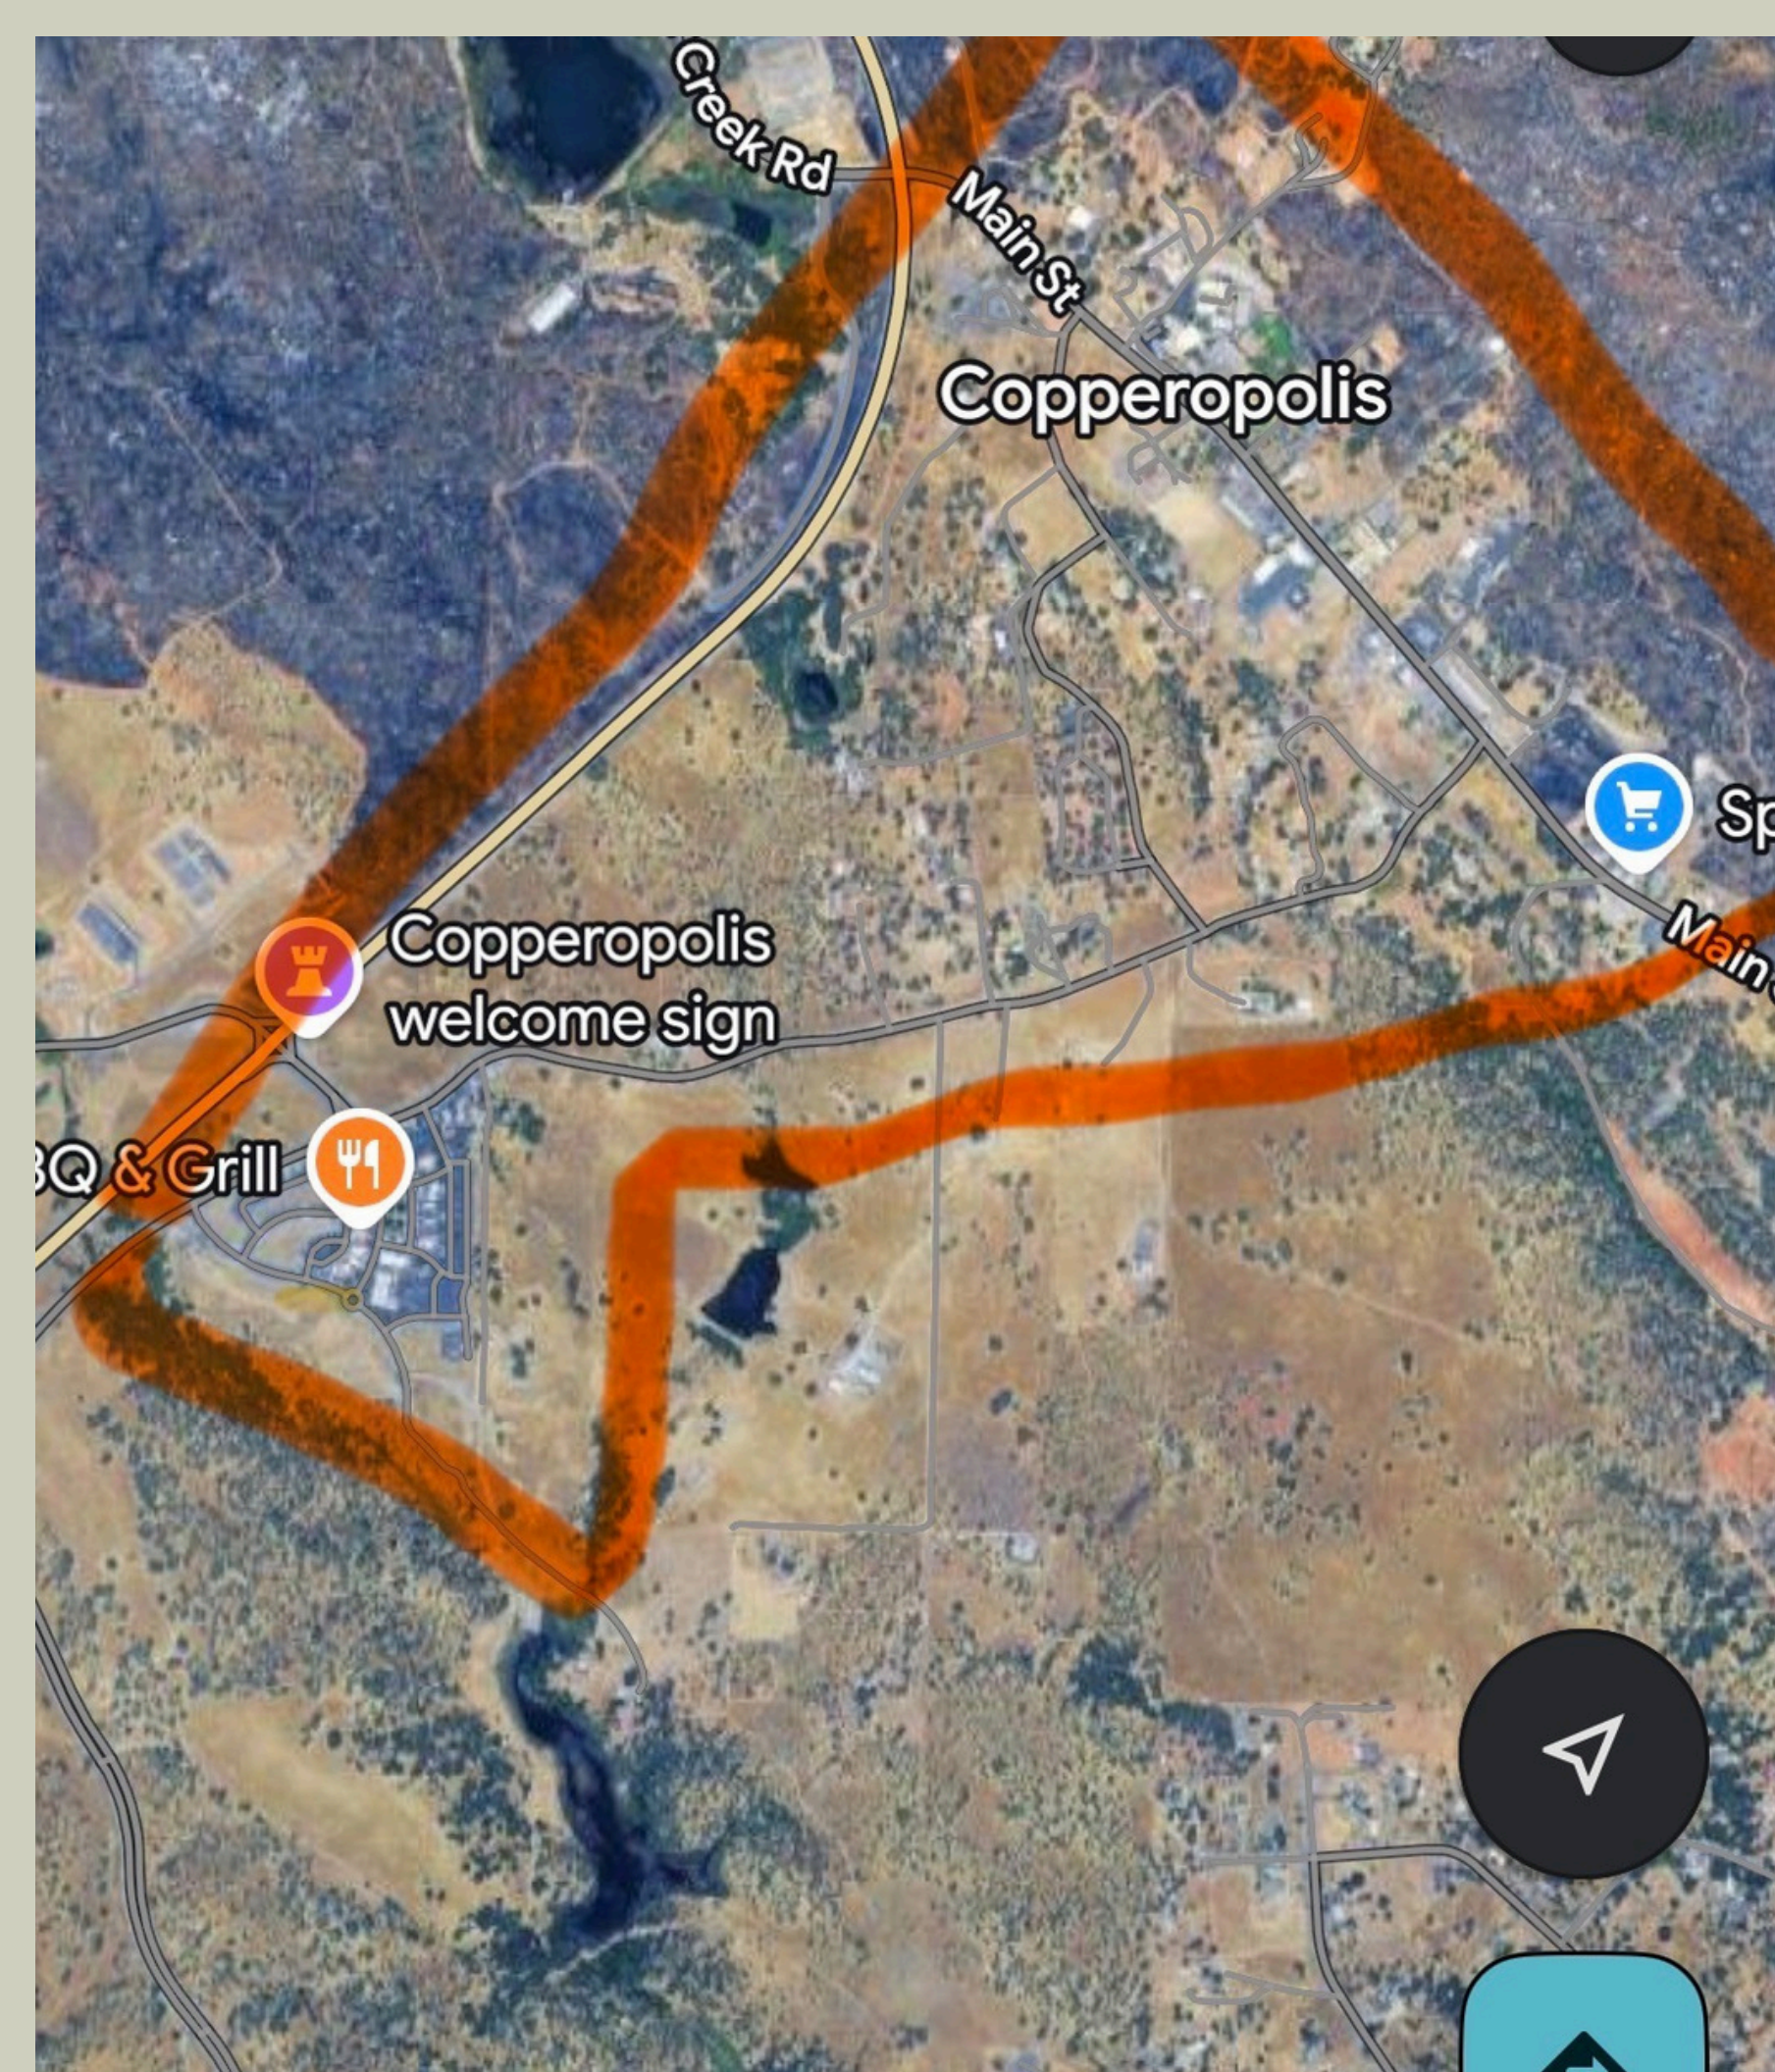

April 2026 Operations Department Report

**1-inch Service Line
Repair - Canyon View -
Ebbetts Pass**

**1-inch Service Line
Repair - Canyon View -
Ebbetts Pass**

**Service Line Locates - Bare Lots
- Ebbetts Pass**

**Service Line Locates - Bare Lots
- Ebbett's Pass**

**Hydrant Meter Deployment -
Ebbetts Pass**

USAs, Locating & Marking - Ebbetts Pass

USAs, Locating & Marking - Ebbetts Pass

**USAs, Locating & Marking -
Ebbetts Pass**

Wheels of Wonder - Ebbetts Pass

Wheels of Wonder - Ebbetts Pass

Wheels of Wonder - Ebbetts Pass

Navajo & Apache - New tee, inline valve, hydrant, & site work - Ebbetts Pass

**Foster Court - Reset 3 G-5's & Repaired
Broken G-5 Lakewood - Ebbett's Pass**

Grading & Clean up of Cross-Country 6- inch Main Repair - Ebbetts Pass

**Eliminating an old blow-off -
Little John Rd. Copperopolis**

**Potholing for the SAF Unit
Install - Copper Cove Reclaim**

Leak Investigation - Copper Cove