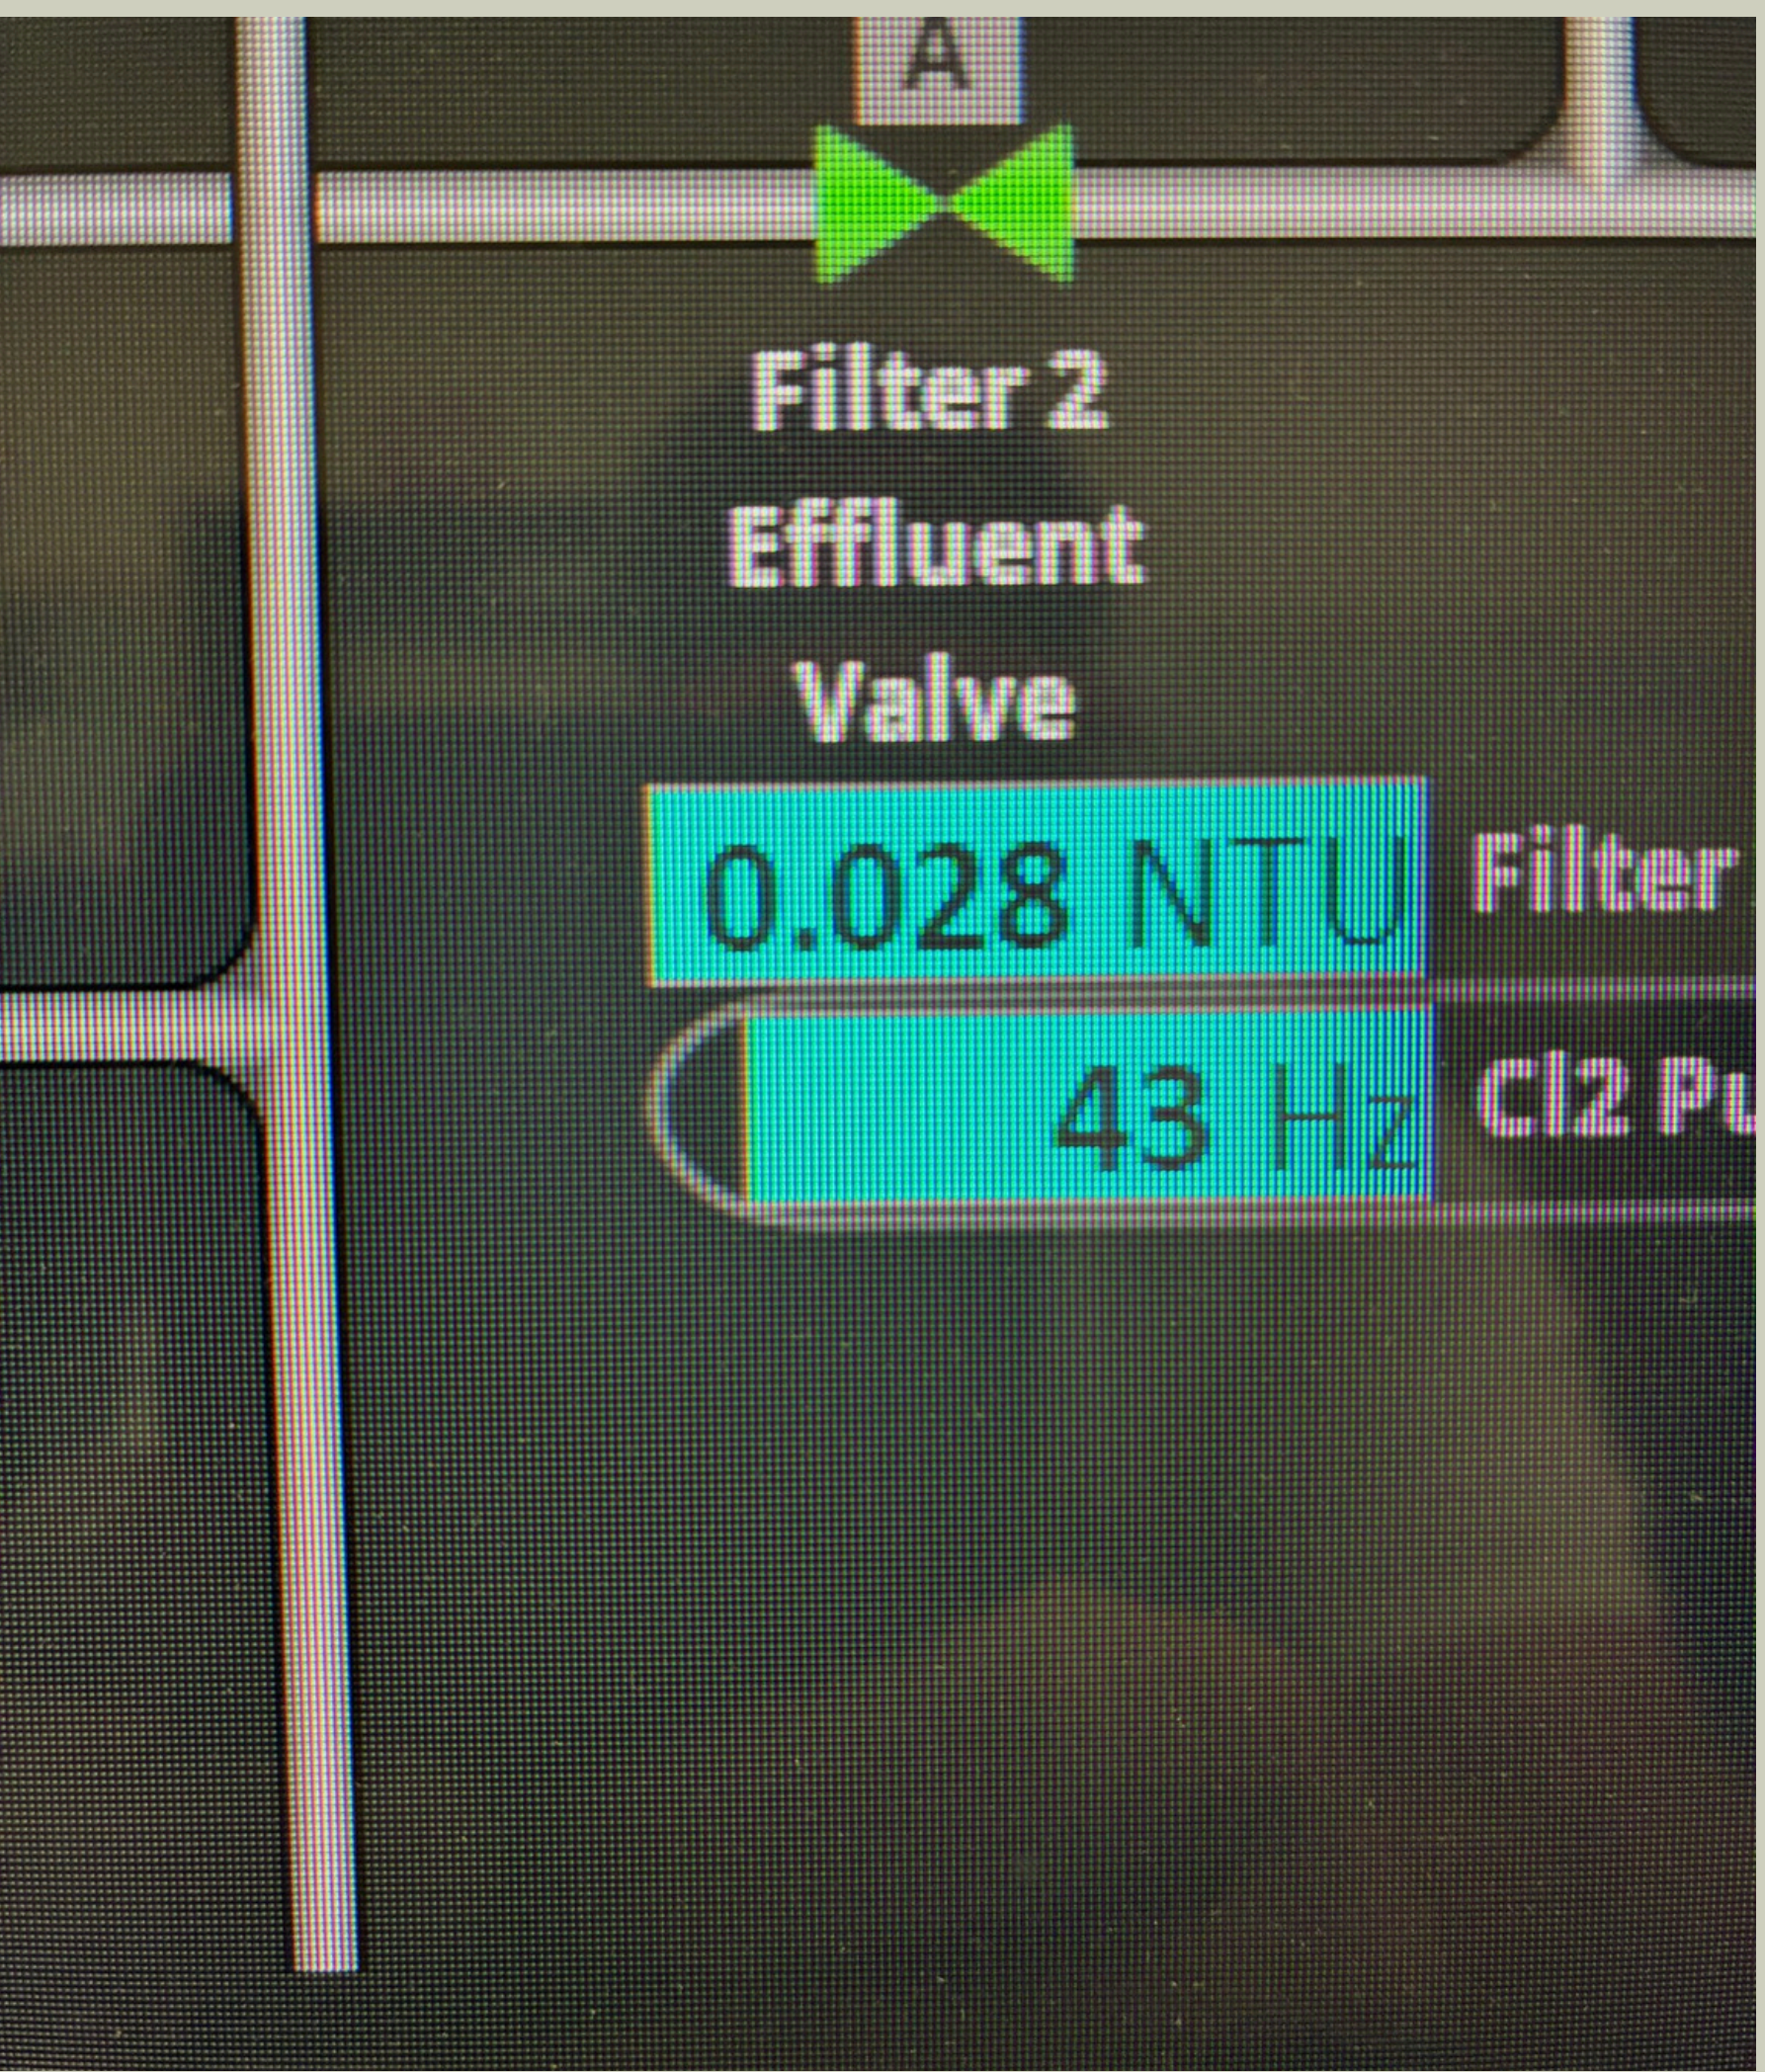

Filter Rehab Progress - Copper Cove WTP

Plant Cleanup - Copper Cove WTP

Lift Station 11 in backup - found floats failed - Poker Flat

Fabricated a connector to connect to a new Raw Water Pump for the Lake Tulloch RWPS - Copper Cove